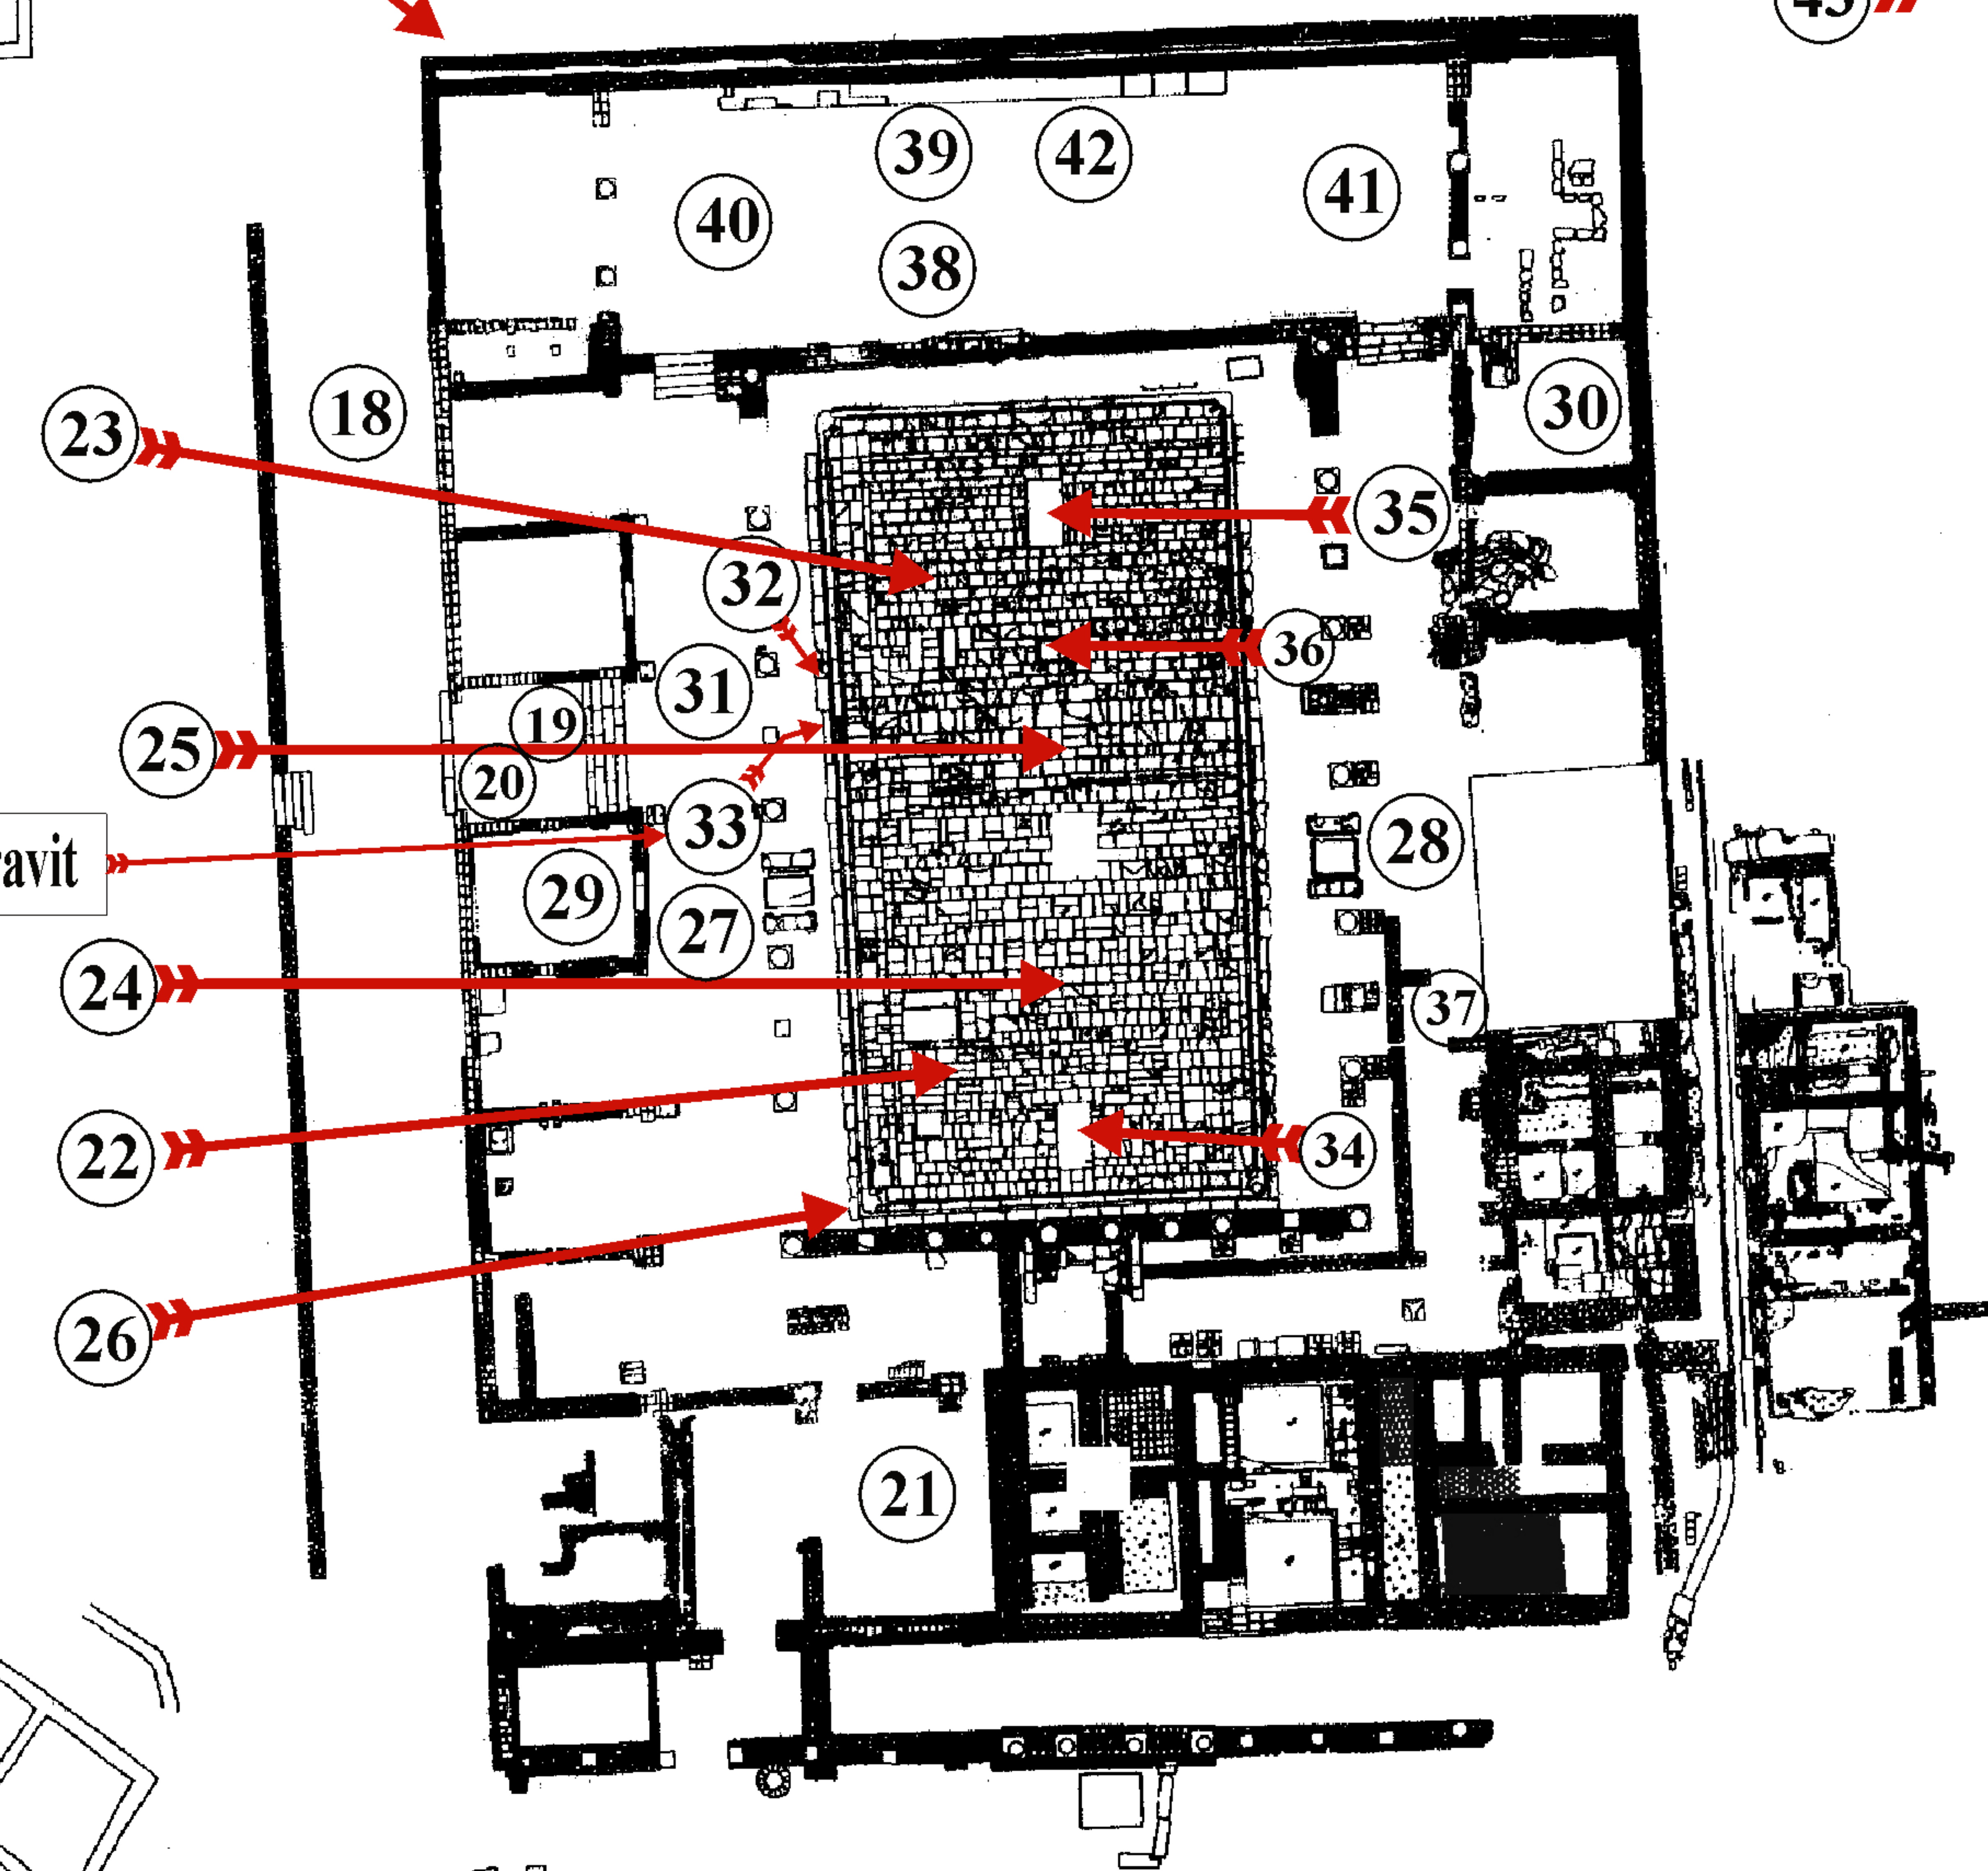

VELEIA

1 2

3

12
13

(...) Il vir (iterum) gratui[to(...)] factus, forum] lamini s (...) d(e) p(ecunia) s(ua) stravit

46 47

- | | | | |
|---|--|--|---|
| <p>1. Veleia / site
2. Veleia / road links
3. Veleia / site entrance
4. The "pieve" Church at Macinesso
5. The "lawn", site of the first excavations (and the southern housing area)
6. The Forum from above
7. Road to the south (Eastern <i>cardo</i>)
8. Baths
9. Baths / <i>caldarium</i>
10. Baths / <i>tepidarium</i>
11. Baths / <i>frigidarium</i>
12. <i>Thermopolium</i> / building
13. <i>Thermopolium</i> / "counter"
14. Southern porticoed street (Southern <i>decumanus</i>)</p> | <p>15. Domus "Wild boar house" / <i>ostium</i>
16. Domus "Wild boar house" / <i>atrium</i>
17. Domus "Wild boar house" / <i>peristylum</i> (?)
18. Raised Eastern road
19. The Forum
20. The Forum / Eastern entrance
21. The Forum / Monumental entrance (?)
22. The Forum / Southern area
23. The Forum / Northern area
24. The Forum / <i>platea</i> looking south
25. The Forum / <i>platea</i> looking north
26. The Forum / <i>platea</i>: rainwater drainage system
27. The Forum / Eastern <i>mensa</i>
28. The Forum / Western <i>mensa</i>
29. The Forum / <i>tabernae</i> to the east</p> | <p>30. The Forum / storehouses and service areas to the west
31. The Forum / memorial - Sabinia Tranquillina
32. The Forum / memorial Probo
33. The Forum / paving and floor inscription of Lucilio Prisco
34. The Forum / equestrian statue plinth- Vespasiano
35. The Forum / equestrian statue plinth Claudius
36. The Forum / monuments Emperor <i>Numen</i>
37. Forum portico
38. <i>Basilica</i>
39. <i>Basilica</i> / view from the north
40. <i>Basilica</i> / building looking eastwards
41. <i>Basilica</i> / building looking westwards
42. <i>La Basilica</i> / building row of "Julio-Claudian" statues</p> | <p>43. 19th Century Headquarters of Excavations (Antiquarium)
44. "Cisternone" / looking east
45. "Cisternone" / looking west
46. <i>Capitolium</i>
47. Private burials</p> |
|---|--|--|---|